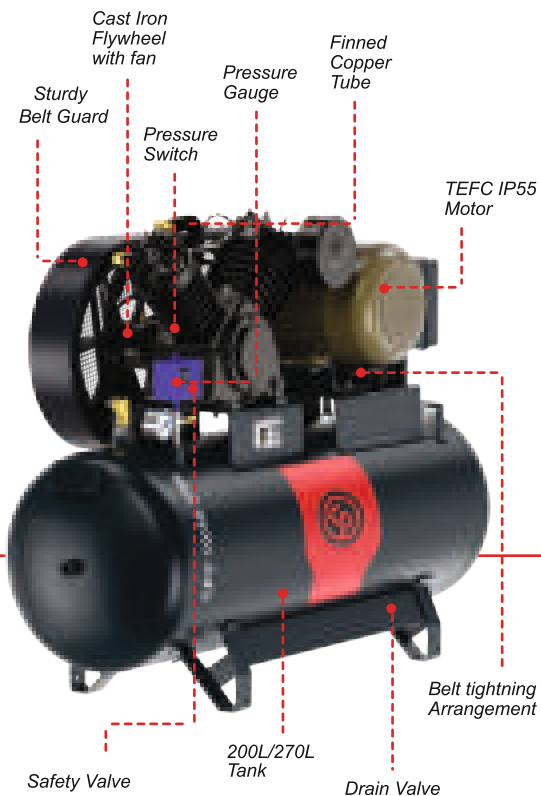

PISTON COMPRESSOR WITH CAST IRON BLOCK

A reliable and robust range, built with top quality components for rugged industrial duty.

The Pumps run at Optimal speed, to ensure lower noise levels and extended lifetimes, guaranteeing a greater performance. They are perfectly suitable for the more demanding & intensive applications where 100% uptime is a must.